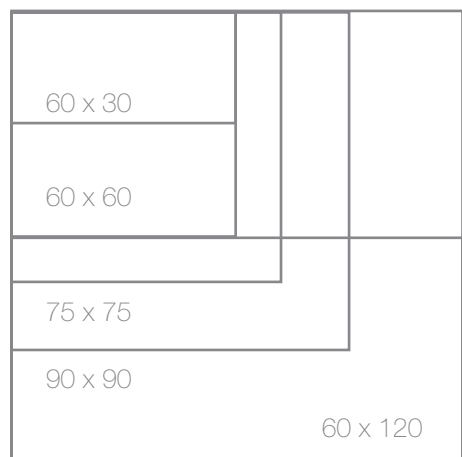

Statuary

Formats

- 9 x 30
- 60 x 30
- 60 x 60
- 75 x 75
- 90 x 90
- 60 x 120
- 120 x 120